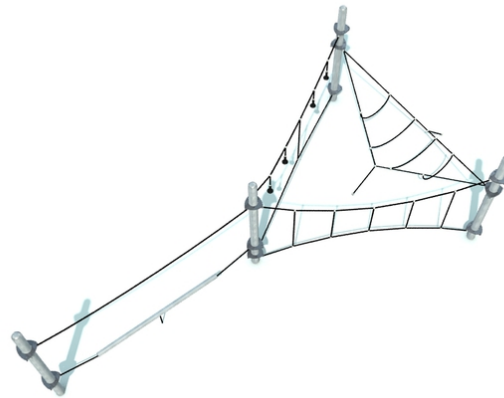

Modular climbing stone with various levels of difficulty, build with geometrical particles, jointed in a space shape, one high level

No. number	LP-0023-00
Age group	3 - 14
Size (m)	6,5 x 3,0 x 1,6
Required area (m)	9,1 x 6,0
Fall-absorbing surface (m²)	35
Max. fall height (m)	0,95
Number of users	9