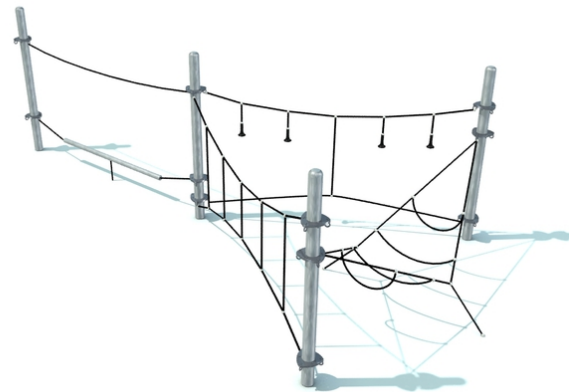

Modular climbing stone with various levels of difficulty, build with geometrical particles, jointed in a space shape, one high level

No. number	LP-0023-00
Age group	3 - 14
Size (m)	6,5 x 3,0 x 1,6
Required area (m)	9,1 x 6,0
Fall-absorbing surface (m²)	35
Max. fall height (m)	0,95
Number of users	9