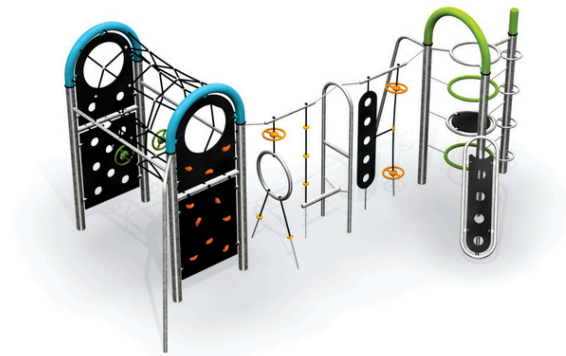

## Pipe Age

### Kronos II.

#### Description of play elements

climbing wall with holes, climbing wall with holds, rope tunnel, fire slide pole, monkey track, felly tower, spindle ladder, hole-in ramp, handles "Saturn"

|   |                 |
|---|-----------------|
| <b>No. number</b>                             | PA-0015-00      |
| <b>Age group</b>                              | 3 - 14          |
| <b>Size (m)</b>                               | 7,5 x 4,0 x 2,7 |
| <b>Required area (m)</b>                      | 9,2 x 7,6       |
| <b>Fall-absorbing surface (m<sup>2</sup>)</b> | 50              |
| <b>Max. fall height (m)</b>                   | 2,7             |
| <b>Number of users</b>                        | 15              |