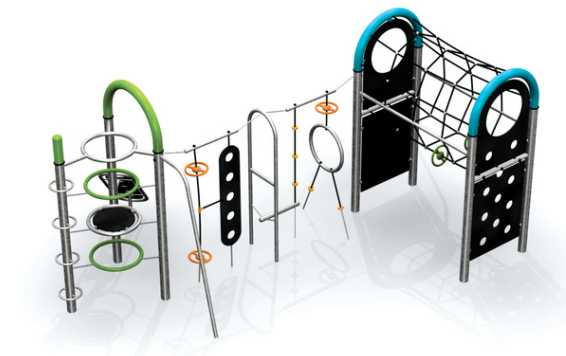

## Pipe Age

### Kronos II.

#### Description of play elements

climbing wall with holes, climbing wall with holds, rope tunnel, fire slide pole, monkey track, felly tower, spindle ladder, hole-in ramp, handles "Saturn"

|   |                 |
|---|-----------------|
| <b>No. number</b>                             | PA-0015-00      |
| <b>Age group</b>                              | 3 - 14          |
| <b>Size (m)</b>                               | 7,5 x 4,0 x 2,7 |
| <b>Required area (m)</b>                      | 9,2 x 7,6       |
| <b>Fall-absorbing surface (m<sup>2</sup>)</b> | 50              |
| <b>Max. fall height (m)</b>                   | 2,7             |
| <b>Number of users</b>                        | 15              |