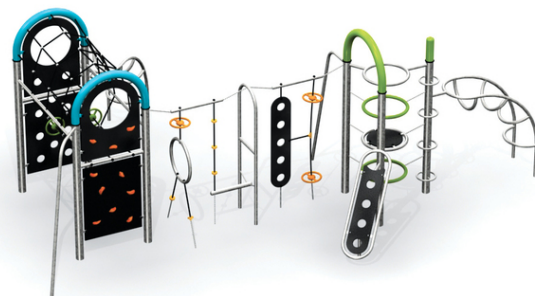

Description of play elements

climbing wall with holes, climbing wall with holds, rope tunnel, fire slide pole, monkey track, felly tower, spindle ladder, hole-in ramp, 2x curved...

| | |
|--|-----------------|
| No. number | PA-0016-00 |
| Age group | 3 - 14 |
| Size (m) | 7,3 x 5,3 x 2,7 |
| Required area (m) | 10,4 x 8,1 |
| Fall-absorbing surface (m ²) | 57,5 |
| Max. fall height (m) | 2,7 |
| Number of users | 17 |