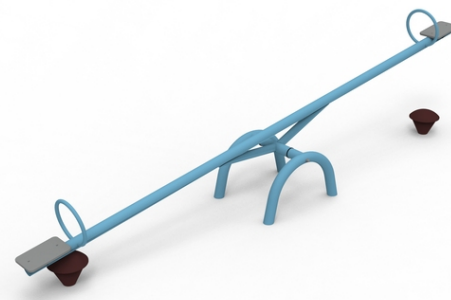

1x two-seat swing, 2x rubber stop

No. number	RE-0006-00
Age group	3 - 14
Size (m)	4,2 x 0,6 x 1,2
Required area (m)	6,2 x 2,2
Fall-absorbing surface (m ²)	13
Max. fall height (m)	0,95
Number of users	2