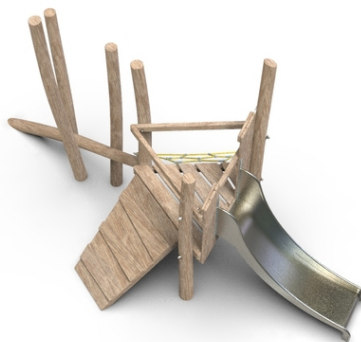

Description of play elements

1x stainless steel slide, 1x rope climb, 1x elevated wooden ramp, 1x elevated balance log, 1x acacia wood platform, 6x acacia stand

No. number	WD-0803-00
Age group	3 - 14
Size (m)	4,5 x 2,7 x 2,7
Required area (m)	7,8 x 5,3
Fall-absorbing surface (m²)	28
Max. fall height (m)	0,95
Number of users	5