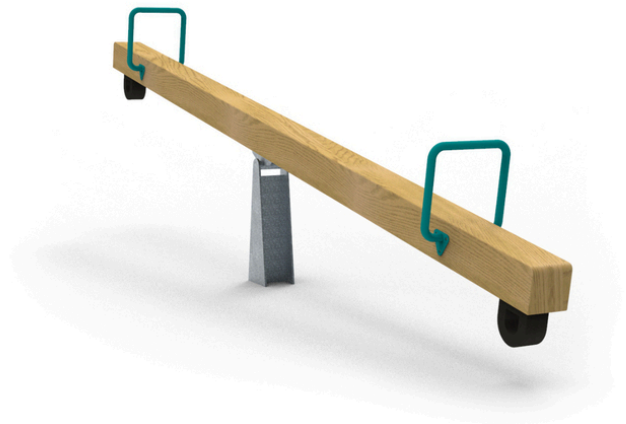

Dikulo

Vektilo

Description of play elements

1x swing arm, 2x seat, 2x rubber stop

| | |
|---|--------------|
| No. number | DI-0310-00 |
| Age group | 3+ |
| Size (m) | 4,0x0,3x0,92 |
| Required area (m) | 6,0x2,2 |
| Fall-absorbing surface (m²) | 12,1 |
| Max. fall height (m) | 0,92 |
| Number of users | 2 |

The visualisations are informative.