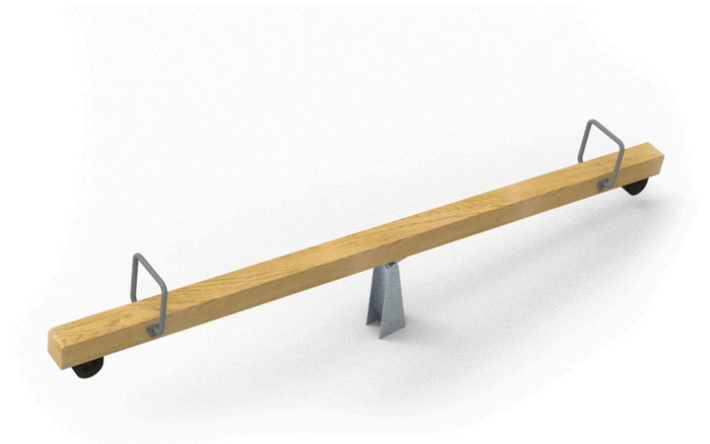

Dikulo

Vektilo

Description of play elements

1x swing arm, 2x seat, 2x rubber stop

| | |
|---|--------------|
| No. number | DI-0310-00 |
| Age group | 3+ |
| Size (m) | 4,0x0,3x0,92 |
| Required area (m) | 6,0x2,2 |
| Fall-absorbing surface (m²) | 12,1 |
| Max. fall height (m) | 0,92 |
| Number of users | 2 |